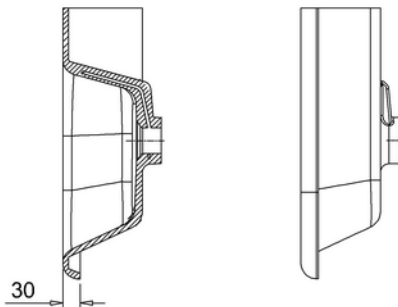

Compliance / Approvals

BS EN 14688:2006

Sanitary appliances - Wash basins