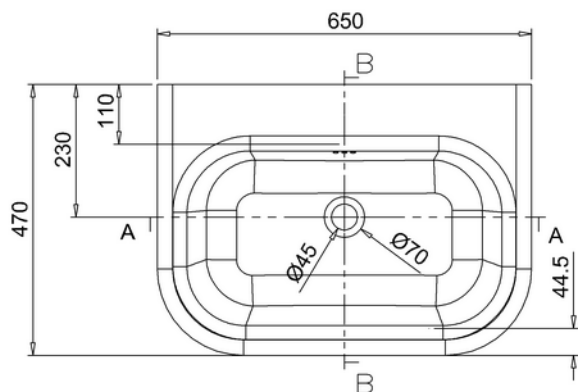

Compliance / Approvals

BS EN 14688:2006

Sanitary appliances - Wash basins