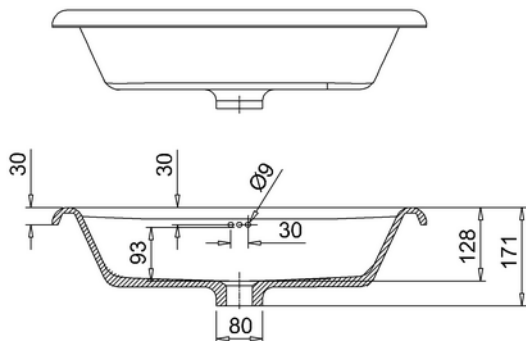

OPEN / PRINT AS PDF 

TECHNICAL DATA SHEET

Roll Top basin with overflow 650 x 470 x 170

Product Specification

Finishes	white
Product Type	traditional
Material	natural stone
Size	65 x 47
Overall Height	17
Tap Holes	0, 1, 2, 3

SECTION A-A

All dimensions are in millimetres (mm)

Compatible Products

W11 - Click-Clack Waste, W18 - Flip-Top Waste