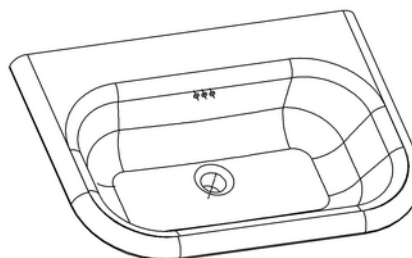

OPEN / PRINT AS PDF 

TECHNICAL DATA SHEET

Roll Top basin with overflow 650 x 470 x 170

Product Specification

Finishes	white
Product Type	traditional
Material	natural stone
Size	65 x 47
Overall Height	17
Tap Holes	0, 1, 2, 3

SECTION A-A

All dimensions are in millimetres (mm)

Compatible Products

W11 - Click-Clack Waste, W18 - Flip-Top Waste