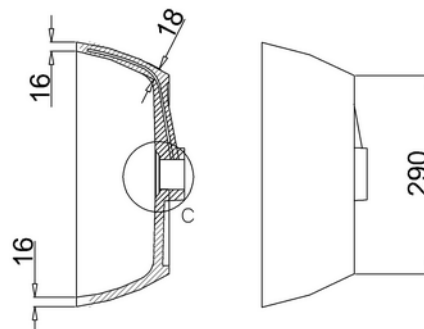

## Vicenza Bacino 590 x 390 x 140

### Product Specification

|                       |               |
|-----------------------|---------------|
| <b>Finishes</b>       | white         |
| <b>Product Type</b>   | natural stone |
| <b>Material</b>       | natural stone |
| <b>Size</b>           | 59 x 39       |
| <b>Overall Height</b> | 14            |
| <b>Tap Holes</b>      | 0             |
| <b>Product Weight</b> | 11.4kg        |

### Compliance / Approvals

BS EN 14688:2006

Sanitary appliances - Wash basins

All dimensions are in millimetres (mm)