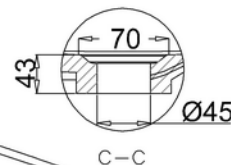

## Vicenza Bacino 590 x 390 x 140

### Product Specification

|                       |               |
|-----------------------|---------------|
| <b>Finishes</b>       | white         |
| <b>Product Type</b>   | natural stone |
| <b>Material</b>       | natural stone |
| <b>Size</b>           | 59 x 39       |
| <b>Overall Height</b> | 14            |
| <b>Tap Holes</b>      | 0             |
| <b>Product Weight</b> | 11.4kg        |

### Compliance / Approvals

BS EN 14688:2006

Sanitary appliances - Wash basins

All dimensions are in millimetres (mm)