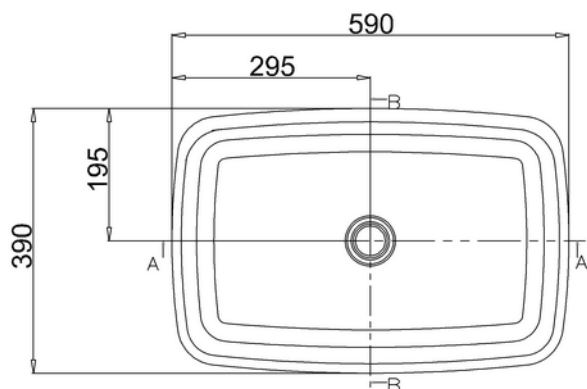

## Vicenza Bacino 590 x 390 x 140

### Product Specification

|                       |               |
|-----------------------|---------------|
| <b>Finishes</b>       | white         |
| <b>Product Type</b>   | natural stone |
| <b>Material</b>       | natural stone |
| <b>Size</b>           | 59 x 39       |
| <b>Overall Height</b> | 14            |
| <b>Tap Holes</b>      | 0             |
| <b>Product Weight</b> | 11.4kg        |

### Compliance / Approvals

BS EN 14688:2006

Sanitary appliances - Wash basins

All dimensions are in millimetres (mm)