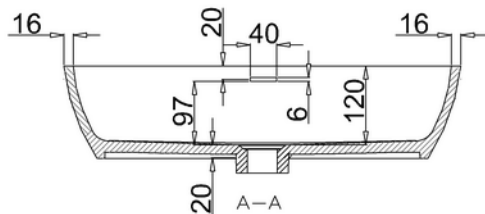

## Vicenza Bacino 590 x 390 x 140

### Product Specification

|                       |               |
|-----------------------|---------------|
| <b>Finishes</b>       | white         |
| <b>Product Type</b>   | natural stone |
| <b>Material</b>       | natural stone |
| <b>Size</b>           | 59 x 39       |
| <b>Overall Height</b> | 14            |
| <b>Tap Holes</b>      | 0             |
| <b>Product Weight</b> | 11.4kg        |

### Compliance / Approvals

BS EN 14688:2006

Sanitary appliances - Wash basins

All dimensions are in millimetres (mm)