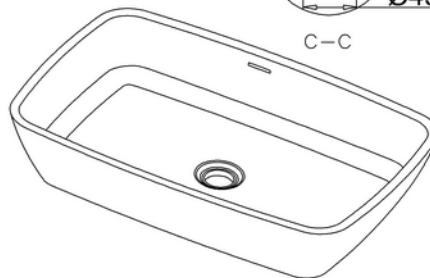

## Vicenza Bacino 590 x 390 x 140

### Product Specification

|                       |               |
|-----------------------|---------------|
| <b>Finishes</b>       | white         |
| <b>Product Type</b>   | natural stone |
| <b>Material</b>       | natural stone |
| <b>Size</b>           | 59 x 39       |
| <b>Overall Height</b> | 14            |
| <b>Tap Holes</b>      | 0             |
| <b>Product Weight</b> | 11.4kg        |

### Compliance / Approvals

BS EN 14688:2006

Sanitary appliances - Wash basins

All dimensions are in millimetres (mm)