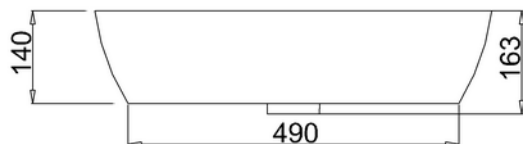

## Vicenza Bacino 590 x 390 x 140

### Product Specification

|                       |               |
|-----------------------|---------------|
| <b>Finishes</b>       | white         |
| <b>Product Type</b>   | natural stone |
| <b>Material</b>       | natural stone |
| <b>Size</b>           | 59 x 39       |
| <b>Overall Height</b> | 14            |
| <b>Tap Holes</b>      | 0             |
| <b>Product Weight</b> | 11.4kg        |

### Compliance / Approvals

BS EN 14688:2006

Sanitary appliances - Wash basins

All dimensions are in millimetres (mm)